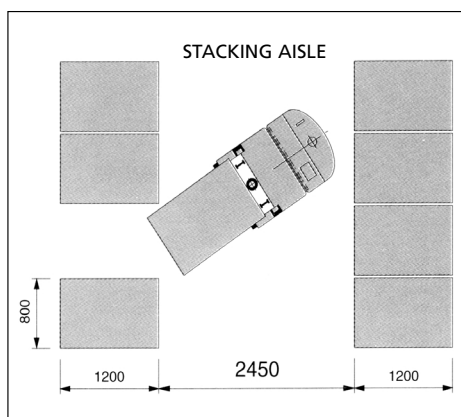

## ROBUR SBCC COMPACT COUNTERBALANCED STACKER

An ultra-compact ergonomic counterbalanced stacker that is capable of handling both single and double-sided pallets. It is a highly versatile truck that performs many tasks traditionally associated with a forklift truck in considerably less space and at a fraction of the cost.

- 600kg capacity @ 600mm load centre
- Lift heights: 1600, 2500, 3000 mm
- Chassis only 970mm
- Powered lift & drive
- Suitable for all pallet designs
- Adjustable forks
- Non-tilting mast
- Electronic speed control
- Lift speed 0.25m/sec
- Travel speed 6km/hr
- Electromagnetic braking
- Load back rest
- Operator safety button
- Electric horn
- Large capacity battery
- Battery discharge indicator
- Highly manoeuvrable
- Strong, durable construction
- Low noise levels
- Painted 'safety' yellow and black
- All models are CE marked
- Options : Power steering; side shift; full free lift

Model		SBC/C 1606	SBC/C2506	SBC/C3006
Maximum capacity @ 600mm load centres (kg)		600	600	600
Maximum capacity @ full height (kg)		400	400	400
Lift height (mm)	H3	1600	2500	3000
Fork length(mm)	I	1000	1000	1000
Adjustable fork width (mm)	M	200-610	200-610	200-610
Overall truck length (mm)	L	2170	2170	2170
Truck length excluding forks (mm)	L2	970	970	970
Lowered mast height (mm)	H1	2100	1780	2020
Overall truck height (mm)	H4	2220	3080	3580
Overall truck width	B	870	870	870
90° aisle - 1000mm load length (mm)		2250	2250	2250
Lift speed (m/sec)		0.25	0.25	0.25
Maximum travel speed (km/h)		6	6	6
Vulkollen wheels (mm)		Drive wheels 250 dia x 100		Side wheels 2000 dia x 80
Battery		160Ah-24v	160Ah-24v	160Ah-24v
Charger 240v		30A	30A	30A
Weight (kg)		1470	1500	1550
Options:		Side shift, full free lift, power steering. Hydraulic attachments. Side extraction for additional battery.		