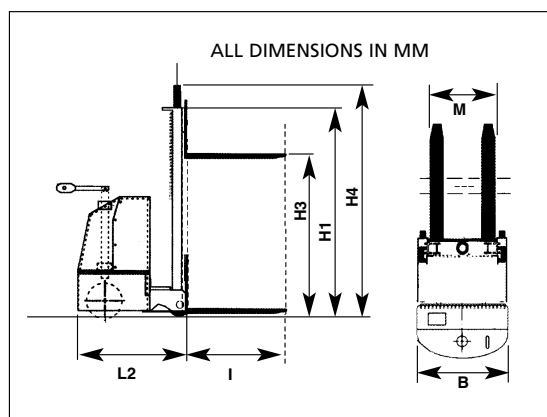

## ROBUR SBCC COMPACT COUNTERBALANCED STACKER

An ultra-compact ergonomic counterbalanced stacker that is capable of handling both single and double-sided pallets. It is a highly versatile truck that performs many tasks traditionally associated with a forklift truck in considerably less space and at a fraction of the cost.

- 600kg capacity @ 600mm load centre
- Lift heights: 1600, 2500, 3000 mm
- Chassis only 970mm
- Powered lift & drive
- Suitable for all pallet designs
- Adjustable forks
- Non-tilting mast
- Electronic speed control
- Lift speed 0.25m/sec
- Travel speed 6km/hr
- Electromagnetic braking
- Load back rest
- Operator safety button
- Electric horn
- Large capacity battery
- Battery discharge indicator
- Highly manoeuvrable
- Strong, durable construction
- Low noise levels
- Painted 'safety' yellow and black
- All models are CE marked
- Options : Power steering; side shift; full free lift

Model		SBC/C 1606	SBC/C2506	SBC/C3006
Maximum capacity @ 600mm load centres (kg)		600	600	600
Maximum capacity @ full height (kg)		400	400	400
Lift height (mm)	H3	1600	2500	3000
Fork length(mm)	I	1000	1000	1000
Adjustable fork width (mm)	M	200-610	200-610	200-610
Overall truck length (mm)	L	2170	2170	2170
Truck length excluding forks (mm)	L2	970	970	970
Lowered mast height (mm)	H1	2100	1780	2020
Overall truck height (mm)	H4	2220	3080	3580
Overall truck width	B	870	870	870
90° aisle - 1000mm load length (mm)		2250	2250	2250
Lift speed (m/sec)		0.25	0.25	0.25
Maximum travel speed (km/h)		6	6	6
Vulkollen wheels (mm)		Drive wheels 250 dia x 100		Side wheels 2000 dia x 80
Battery		160Ah-24v	160Ah-24v	160Ah-24v
Charger 240v		30A	30A	30A
Weight (kg)		1470	1500	1550
Options:		Side shift, full free lift, power steering. Hydraulic attachments. Side extraction for additional battery.		