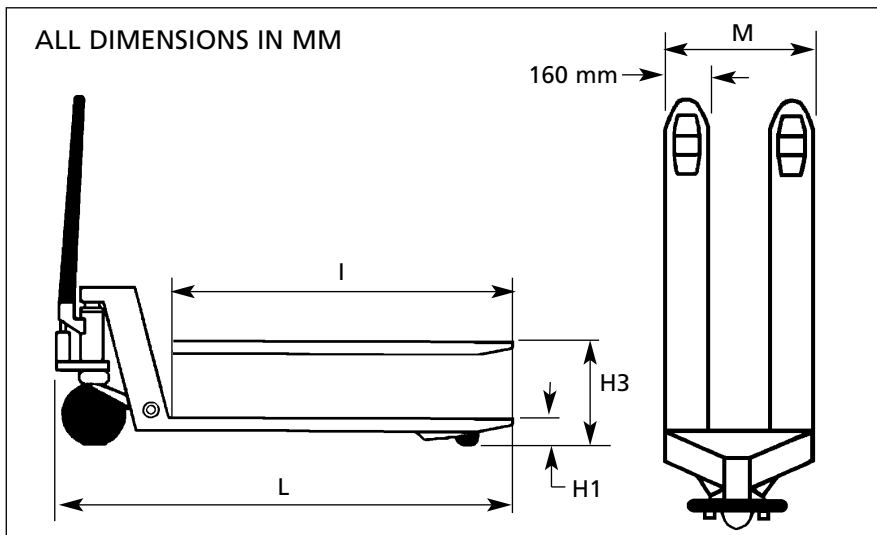

- Capacities: 2000, 2500, 3000kg
  - Fork lengths: 900, 1000, 1150mm
  - Fork widths: 450, 540, 685mm
  - All models feature 3-stroke Quick Lift Ergonomic handle
  - 3 position control : lift, lower, neutral
  - Rubber steer wheels
  - Single/tandem polyurethane rollers
  - Very low rolling resistance
  - Pallet entry rollers
  - 210° steering angle
  - Overload protection system
  - Removable steering handle
  - Single piece welded chassis
  - Durable high tensile steel construction
- Options:-
- Fork lengths: 600 to 2500mm
  - Weighing, stainless steel or galvanised models
  - Low profile lowered height 51mm
  - Painted 'safety' yellow and black
  - All models are CE Marked

Model	HPTQ900450	HPTQ900540	HPTQ1000540	HPTQ1150540	HPTQ1000685	HPTQ1150685
Maximum capacity (kg)	2000	2000	2000	2000	2000	2000
Fork length (mm) I	900	900	1000	1150	1000	1150
Fork width (mm) M	459	540	540	540	685	685
Overall truck length (mm) L	1300	1300	1400	1550	1400	1550
Lowered fork height (mm) H1	85	85	85	85	85	85
Raised fork height (mm) H3	200	200	200	200	200	200
Rubber/nylon steer wheels (mm)	200dia x50	200dia x50	200dia x50	200dia x50	200dia x50	200dia x50
Polyurethane rollers - single (mm)	80dia x90	80dia x90	80dia x90	80dia x90	80dia x90	80dia x90
Polyurethane rollers - double (mm)	80dia x70	80dia x70	80dia x70	80dia x70	80dia x70	80dia x70
Optional extras:	Fork lengths 800, 1500, 1800, 2000, 2500mm. Fork width 400mm					