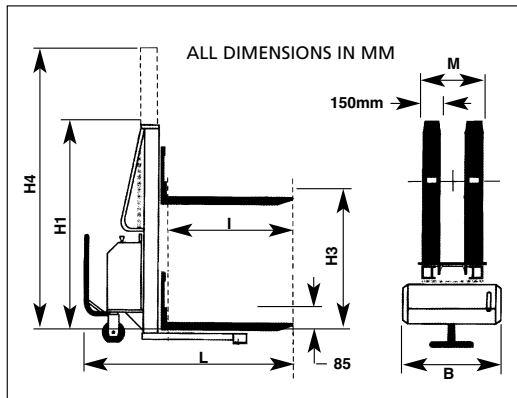

- 1000kg capacity @ 600mm load centres
- Lift heights: 1600, 2500, 3000, 3500mm
- Battery lift
- Lift speed 0.14mm per second
- Controlled lowering
- Castor brakes on steering wheels
- Load back rest
- Rear wheel tiller steering
- Vulkollen steer wheels
- Vulkollen load rollers
- Large capacity battery
- Built in automatic charger
- Highly manoeuvrable
- Strong, durable construction
- Low noise levels
- Painted 'safety' yellow and black
- All models are CE marked
- Options: adjustable forks, straddles 850 - 1300mm (for bottom-boarded pallets) capacities 600, 1200kg, air and battery lift models, **stainless steel model**

Model		B1610	B2510	B3010	B3510
Maximum capacity @ 600mm load centres (kg)		1000	1000	1000	1000
Maximum capacity @ full height (kg)		1000	1000	700	600
Lift height (mm)	H3	1600	2500	3000	3500
Fork length (mm)	I	1100	1100	1100	1100
Fork width (mm)	M	500	500	500	500
Overall truck length (mm)	L	1840	1840	1840	1840
Lowered mast height (mm)	H1	1980	1750	2000	2250
Lowered fork height (mm)	H2	85	85	85	85
Overall truck height (mm)	H4	2130	3030	3530	4030
Overall truck width (mm)	B	800	800	800	1000
90° aisle - 1000mm load length (mm)		1980	1980	1980	1980
Lift speed (m per second)		0.14	0.14	0.14	0.14
Vulkollen steer wheels (mm)		200dia x 50	200dia x 50	200dia x 50	200dia x 50
Front vulkollen load rollers (mm)		82dia x 80	82dia x 80	82dia x 80	82dia x 80,
Battery		100Ah-12V	155Ah-12V	155Ah-12V	155Ah-12V
Charger 240V		15A	20A	20A	20A
Weight (kg)		300	370	400	430
Options:		Shorter or wider wrap-over forks, straddle legs 850 - 1300mm (for bottom boarded pallets) I.T.A. carriage, capacities 600, 1200kg, air lift, mains 230 single phase or 380 3 phase, tandem load rollers, stainless steel models.			