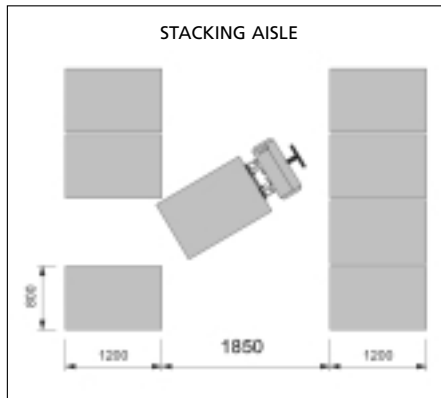

SPECIFICATION

ROBUR B Hand Pushed Battery Lift Stacker

This ergonomic hand pushed battery lift stacker is ideal for vehicle loading, pallet stacking and serving mezzanine floors. Easy maintenance and low running costs ensure a highly economic handling solution. Suitable for use with Euro and non bottom-boarded pallets.

Model		B1610	B2510	B3010	B3510
Maximum capacity @ 600mm load centres (kg)		1000	1000	1000	1000
Maximum capacity @ full height (kg)		1000	1000	700	600
Lift height (mm)	H3	1600	2500	3000	3500
Fork length (mm)	I	1100	1100	1100	1100
Fork width (mm)	M	500	500	500	500
Overall truck length (mm)	L	1840	1840	1840	1840
Lowered mast height (mm)	H1	1980	1750	2000	2250
Lowered fork height (mm)	H2	85	85	85	85
Overall truck height (mm)	H4	2130	3030	3530	4030
Overall truck width (mm)	B	800	800	800	1000
90° aisle - 1000mm load length (mm)		1980	1980	1980	1980
Lift speed (m per second)		0.14	0.14	0.14	0.14
Vulkollen steer wheels (mm)		200dia x 50	200dia x 50	200dia x 50	200dia x 50
Front vulkollen load rollers (mm)		82dia x 80	82dia x 80	82dia x 80	82dia x 80,
Battery		100Ah-12V	155Ah-12V	155Ah-12V	155Ah-12V
Charger 240V		15A	20A	20A	20A
Weight (kg)		300	370	400	430
Options:		Shorter or wider wrap-over forks, straddle legs 850 - 1300mm (for bottom boarded pallets) I.T.A. carriage, capacities 600, 1200kg, air lift, mains 230 single phase or 380 3 phase, tandem load rollers, stainless steel models.			